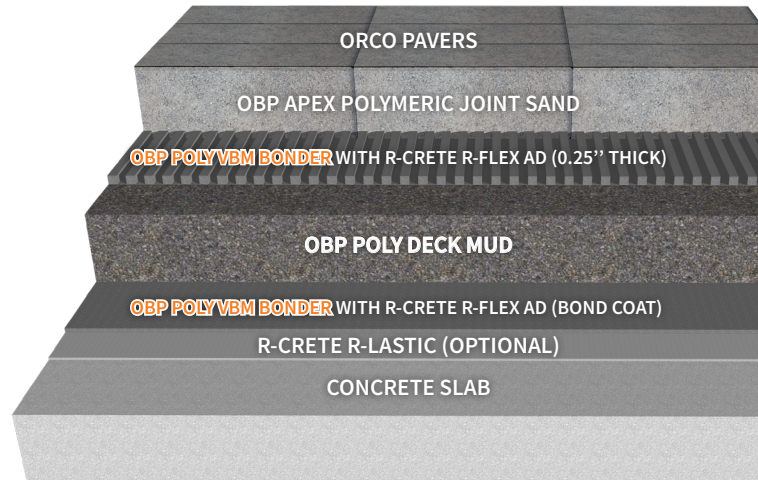

# POLY VBM BONDER BONDING MORTAR

Natural Gray or White

## ADVANTAGES

- Highest bond strength
- Highest polymer content
- Best tack and non-sag

## ORCO PAVER BONDING SYSTEM

- Great for porcelain large format non-vehicular tiles
- 15 in-stock 24x24 porcelain paver colors, including NEW concrete-style Essential collection

USE WITH BLOCK, TILE, VENEER OR PAVERS  
IN MAXIMUM-STRENGTH APPLICATIONS: